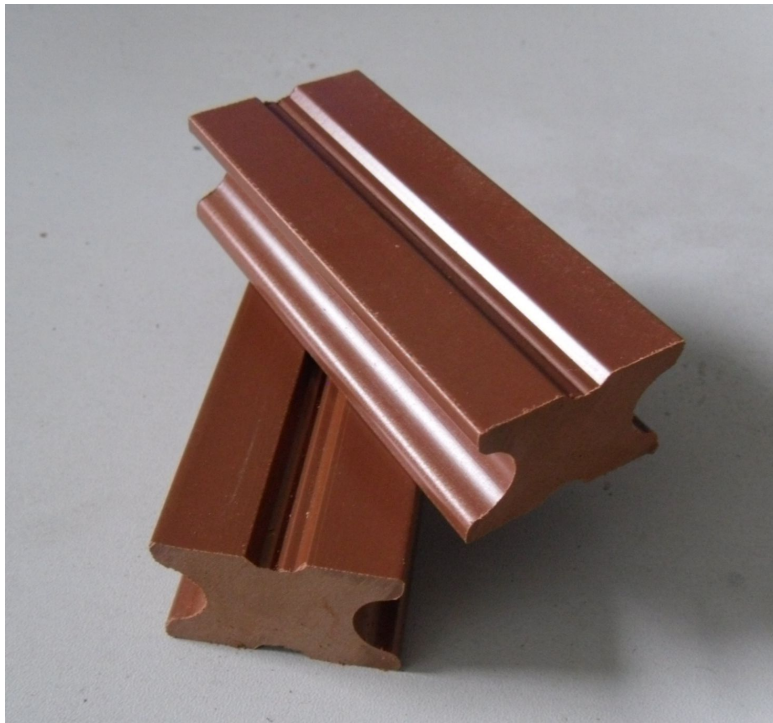

Contact for details

www.ecotech-wpc.com

info@hohecotech.com

ITEM NO.	38S38
NAME	Solid Joist
SIZE	38 × 38mm
USAGE	Decking Joist/ Furniture Joist

Joist

ITEM NO.	40S25
NAME	Solid Joist
SIZE	40 × 25mm
USAGE	Decking Joist

Joist

ITEM NO.	40S30-A
NAME	Solid Joist
SIZE	40 × 30mm
USAGE	Decking Joist/ Wall panel Joist/ Furniture Joist

Joist

ITEM NO.	50H30-B
NAME	Hollow Joist
SIZE	50 × 30mm
USAGE	Decking Joist

Joist

ITEM NO.	57S32
NAME	Solid Joist
SIZE	57 × 32mm
USAGE	Decking Joist/ Bench and Table/ Garden Chair